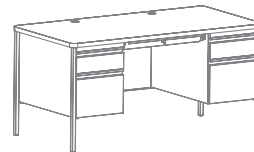

30"x60" Single Pedestal