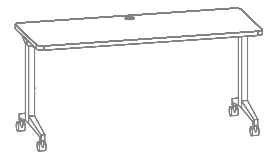

Easy to Clean and Disinfect

Durable steel construction with non-porous surface is easy to clean and disinfect.

30"x48" Single Pedestal

30"x60" Single Pedestal

T-Leg Table Desk

30"x48" Single Pedestal Mobile