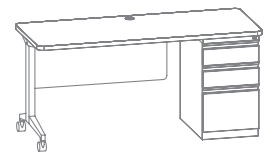

T-Leg Modern Teacher's Desk