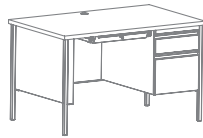

Core-Removable Locks

Core-removable locks allow for simple replacement of existing locks with keyed-alike locks in all of your Hirsh furniture.

Cord Management

Grommet holes provide easy access to wall outlets and hide your cords from view.

Premium Construction

These heavy-duty desks feature steel construction with laminate worksurfaces and are suitable for heavy use.

Legs with Leveling Guides

Full-height end panels feature leveling glides which make it simple to adjust the desk for uneven surfaces.