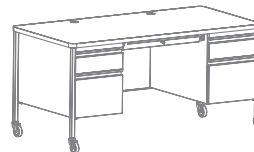

Easy to Clean and Disinfect

Durable steel construction with non-porous surface is easy to clean and disinfect.

30"x48" Single Pedestal

30"x60" Single Pedestal

T-Leg Table Desk

30"x48" Single Pedestal Mobile