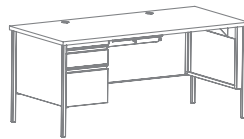

24"x45" Single Pedestal

30"x48" Single Pedestal

30"x60" Double Pedestal

30" x66" Single Pedestal

Left Return

L-Desk with Left Return

30"x66" Single Pedestal

Right Return

L-Desk with Right Return

Teacher's Desks

Teacher's Desks and T-Leg Teacher's Desks are specially designed for the classroom with both mobile and non-mobile options, and durable T-Mold laminate work surfaces.