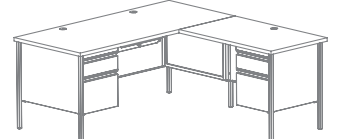

24"x45" Single Pedestal

30"x48" Single Pedestal

30"x60" Double Pedestal

30" x66" Single Pedestal

Left Return

L-Desk with Left Return

30"x66" Single Pedestal

Right Return

L-Desk with Right Return

Teacher's Desks

Teacher's Desks and T-Leg Teacher's Desks are specially designed for the classroom with both mobile and non-mobile options, and durable T-Mold laminate work surfaces.