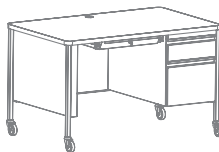

Easy to Clean and Disinfect

Durable steel construction with non-porous surface is easy to clean and disinfect.

30"x48" Single Pedestal

30"x60" Single Pedestal

T-Leg Table Desk

30"x48" Single Pedestal Mobile