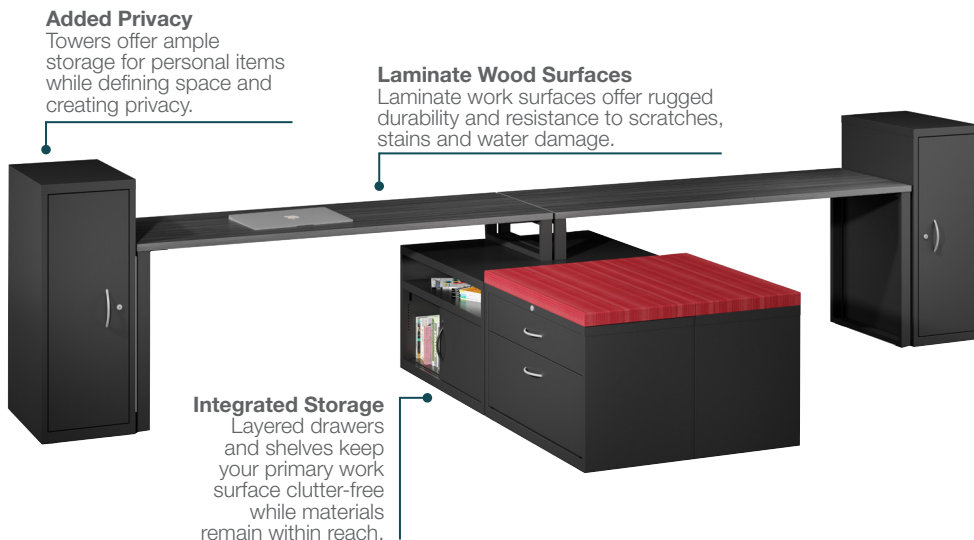

Added Privacy
Towers offer ample storage for personal items while defining space and creating privacy.

Laminate Wood Surfaces
Laminate work surfaces offer rugged durability and resistance to scratches, stains and water damage.

Integrated Storage
Layered drawers and shelves keep your primary work surface clutter-free while materials remain within reach.

Shared Work Station

- 2 Towers
- 2 Work Surfaces, 70.87"W x 23.62"D
- 2 O-Legs, 23.37"D x 28.88"H
- 2 O-Legs, 23.37"D x 7"H
- 2 Sliding Door Lateral Credenzas
- 2 2-Drawer Lateral Credenzas
- 2 Credenza Seat Cushions

Paint: Charcoal
Laminate: Weathered Charcoal
Fabric: Heat Wave