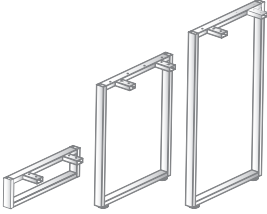

O-Leg Supports

- For 29.53"D Worksurface (29.28"D x 28.88"H)
- For 29.53"D Worksurface, Used With Low Credenza (29.28"D x 7"H)
- For 29.53"D Worksurface, Standing Height (29.28"D x 40.25"H)
- For 23.62"D Worksurface (23.37"D x 28.88"H)
- For 23.62"D Worksurface, Used With Low Credenza (23.37"D x 7"H)
- For 23.62"D Worksurface, Standing Height (23.37"D x 40.25"H)

Box/File Pedestal

- 15"W x 19 7/8"D x 21 3/4"H

Box/Box/File Pedestal

- 15"W x 22 7/8"D x 27 3/4"H

File/File Pedestal

- 15"W x 22 7/8"D x 27 3/4"H